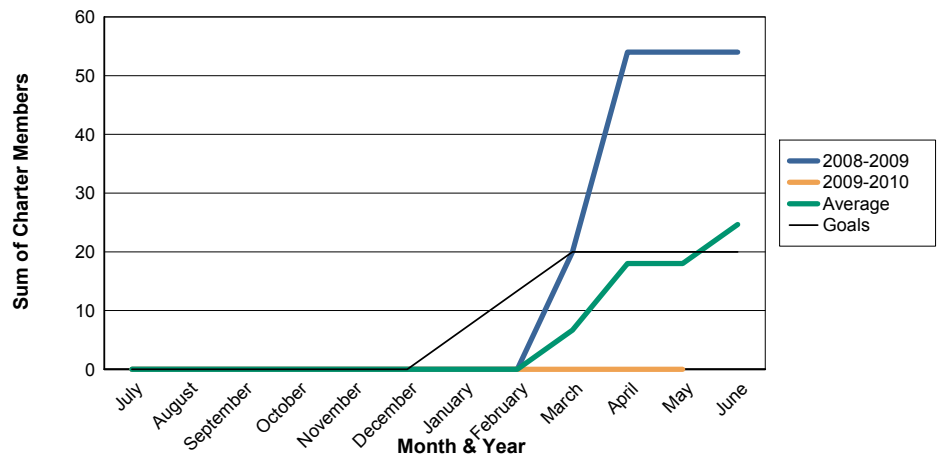

Sum of Charter Members/ Month & Year

For District 51 O