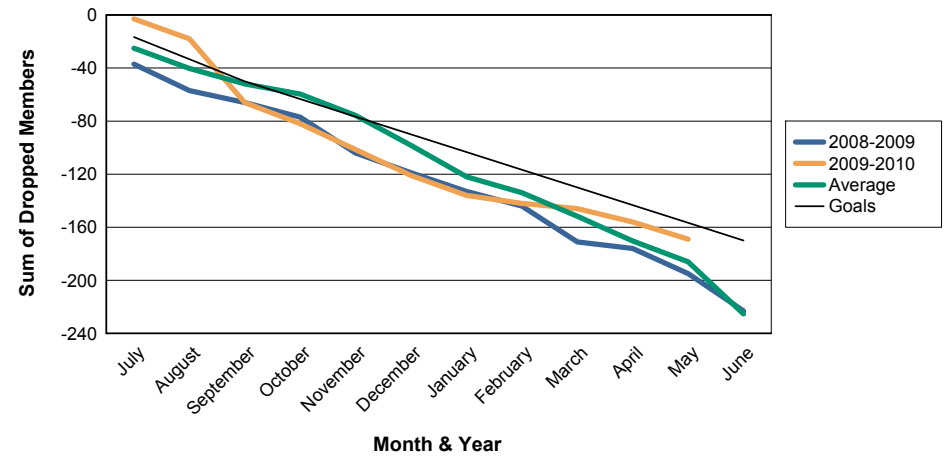

Sum of Dropped Members/ Month & Year

For District 51 O