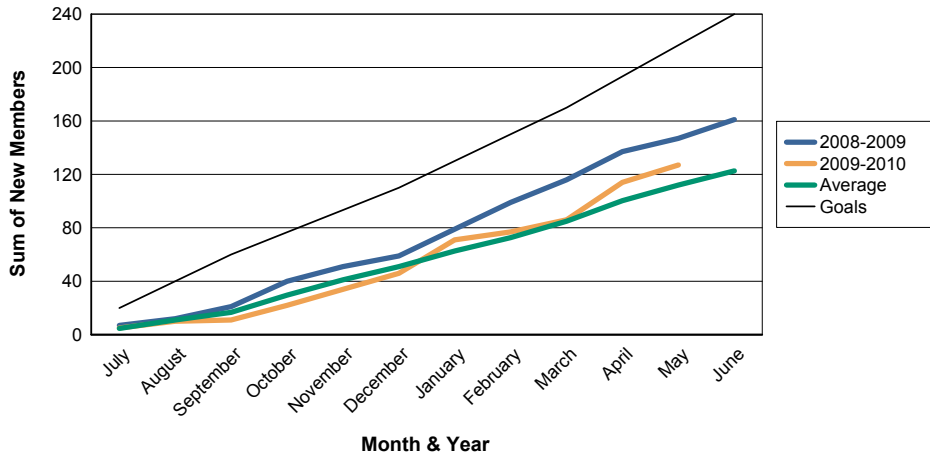

For District 51 O

Sum of Charter Members/ Month & Year

For District 51 O

3 Year Comparisons for GMT Constitutional Area 3

By GMT District

As of May 2010

Sum of New Members/ Month & Year

For District 51 O