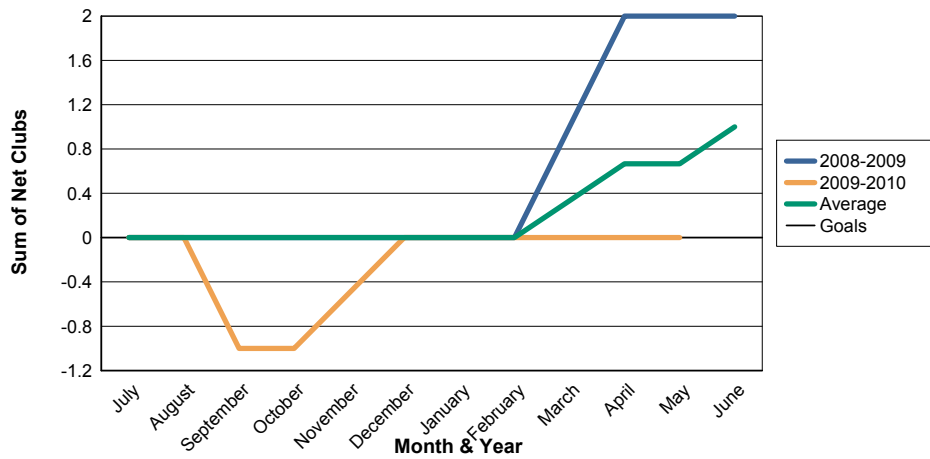

Sum of Net Clubs/ Month & Year

For District 51 O