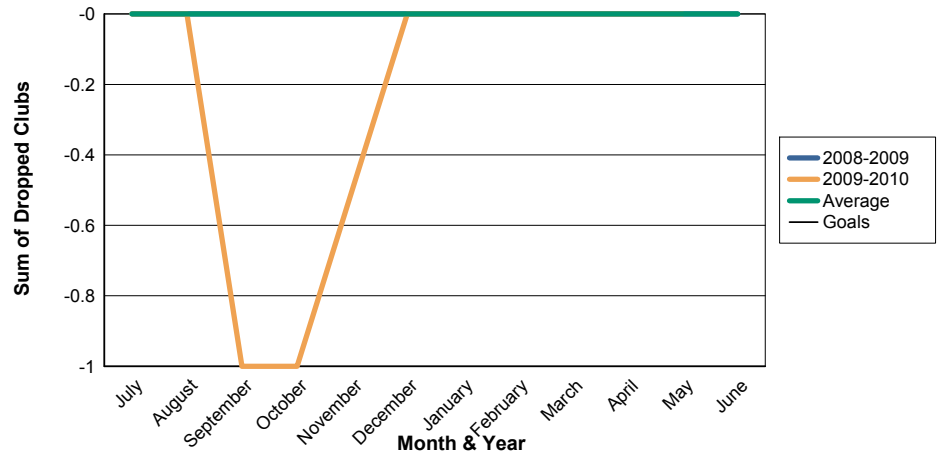

3 Year Comparisons for GMT Constitutional Area 3

By GMT District

As of May 2010

Sum of New Clubs/ Month & Year

For District 51 O

Sum of Dropped Clubs/ Month & Year

For District 51 O

Sum of Net Clubs/ Month & Year