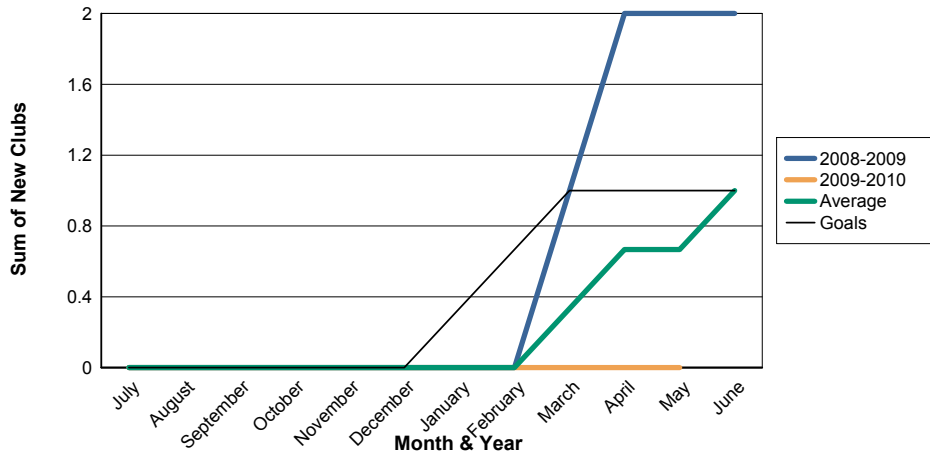

3 Year Comparisons for GMT Constitutional Area 3

By GMT District

As of May 2010

Sum of New Clubs/ Month & Year

For District 51 O

Sum of Dropped Clubs/ Month & Year

For District 51 O

Sum of Net Clubs/ Month & Year